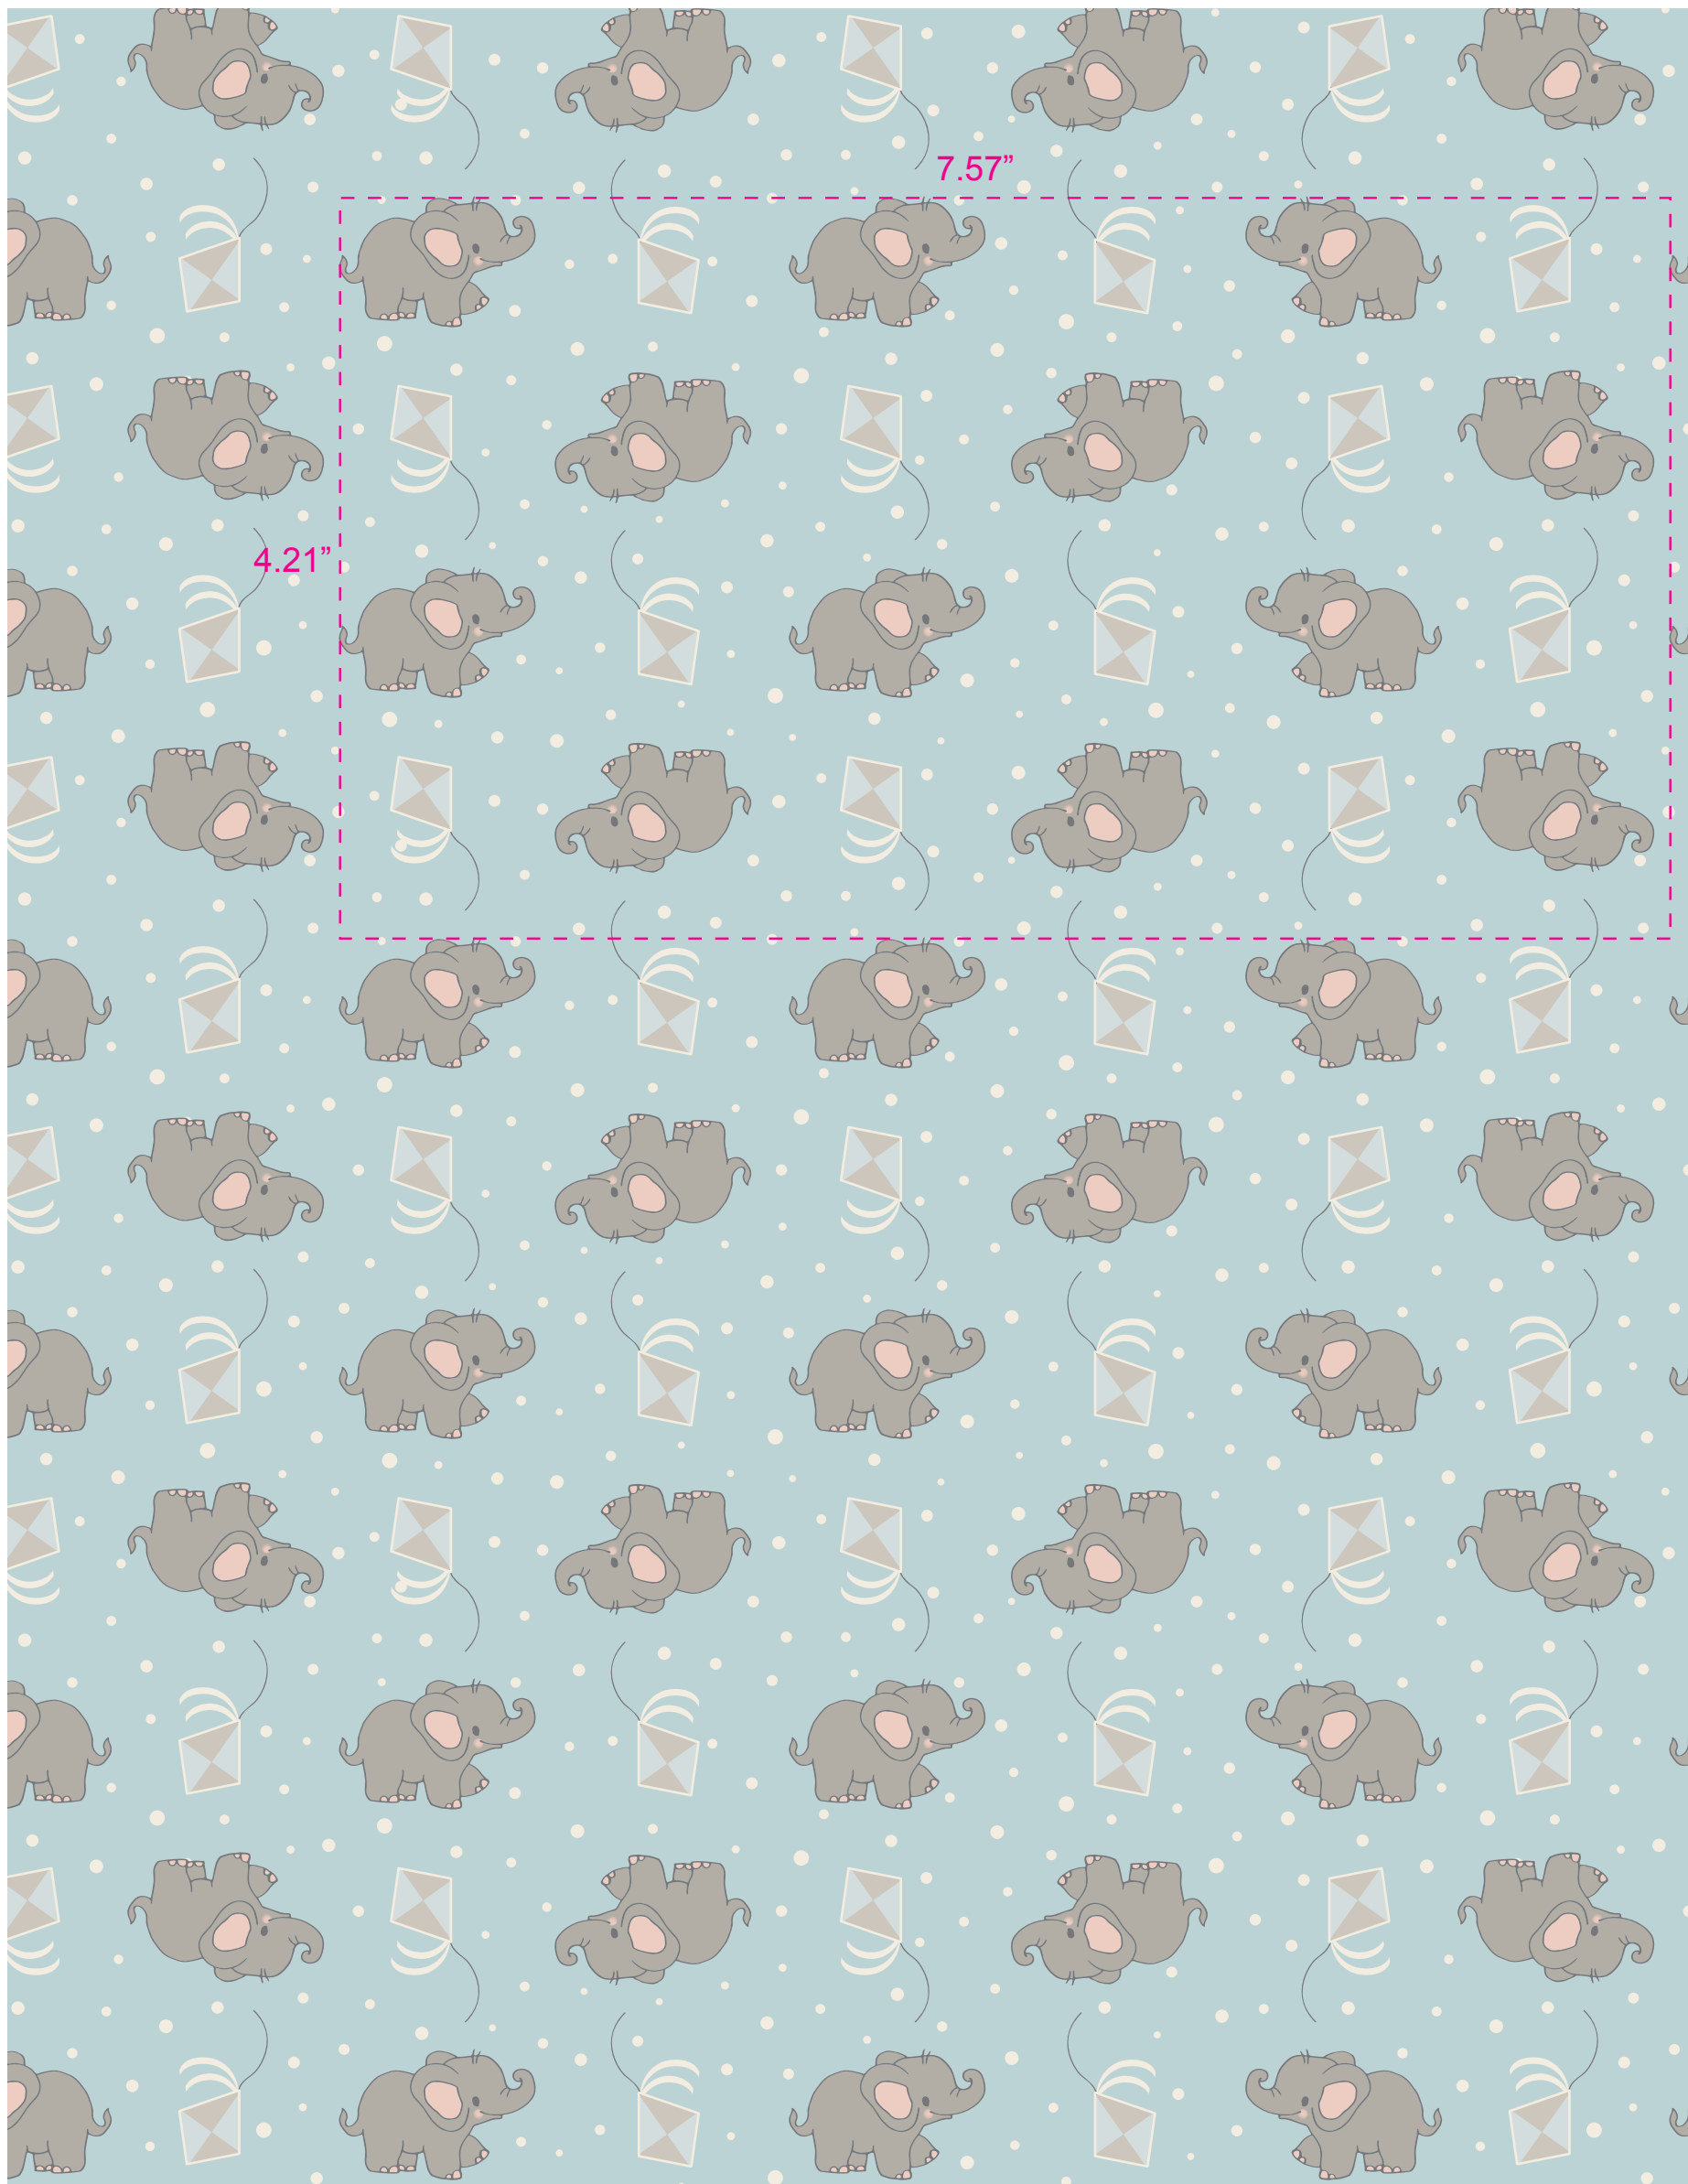

Details:

- * 100% Cotton Interlock GSM TBC
- * self binding along neckline and leg openings

OPTION 1

OPTION 2

MAIN BODY COLOUR:

PASTEL BLUE
12-4607 TCX

Boy Ele Print
ARTWORK IS ACTUAL SIZE

Screen print with applique

Applique

EMBROIDERY COLOUR:

EGRET
11-0103 TCX

APPLIQUE COLOURS:

SPA BLUE
12-4305 TCX

MOONBEAM
13-0000 TCX

EGRET
11-0103 TCX

PRINT COLOUR:

PALE DOGWOOD
13-1404 TCX

EGRET
11-0103 TCX

DOVE
15-0000 TCX

BRUSHED NICKEL
18-5102TCX

Boy Ele All Over Print
ARTWORK IS ACTUAL SIZE

Screen print with water based ink

PRINT COLOUR:

PASTEL BLUE
12-4607 TCX