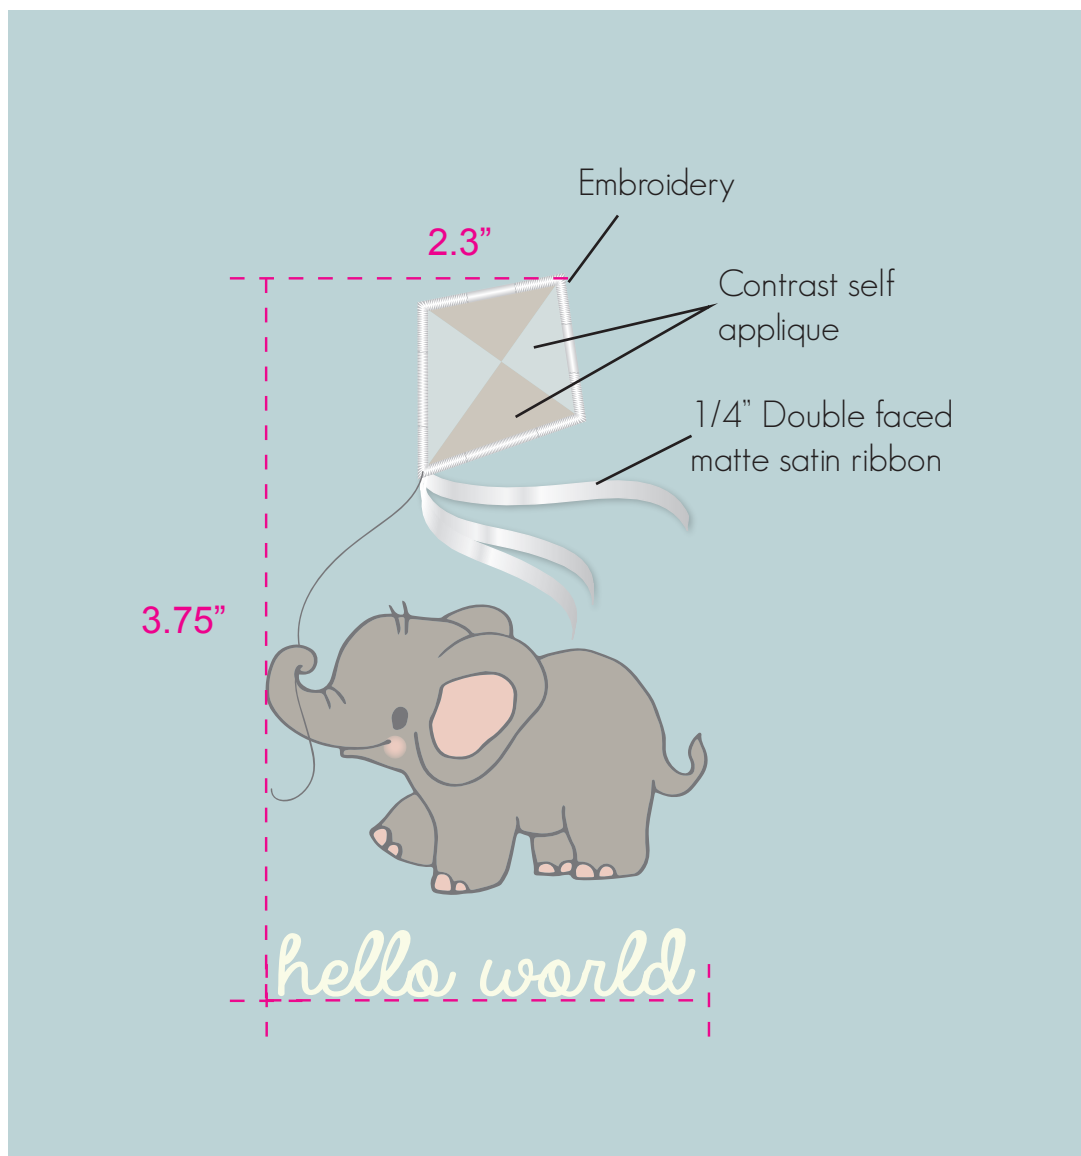

Details:

- * 100% Cotton Interlock GSM TBC
- * self binding along neckline and leg openings

OPTION 1

OPTION 2

MAIN BODY COLOUR:

PASTEL BLUE
12-4607 TCX

Boy Ele Print
ARTWORK IS ACTUAL SIZE

Screen print with applique

Applique

EMBROIDERY COLOUR:

EGRET
11-0103 TCX

APPLIQUE COLOURS:

SPA BLUE
12-4305 TCX

MOONBEAM
13-0000 TCX

EGRET
11-0103 TCX

PRINT COLOUR:

PALE DOGWOOD
13-1404 TCX

EGRET
11-0103 TCX

DOVE
15-0000 TCX

BRUSHED NICKEL
18-5102TCX

Boy Ele All Over Print
ARTWORK IS ACTUAL SIZE

Screen print with water based ink

PRINT COLOUR:

PASTEL BLUE
12-4607 TCX