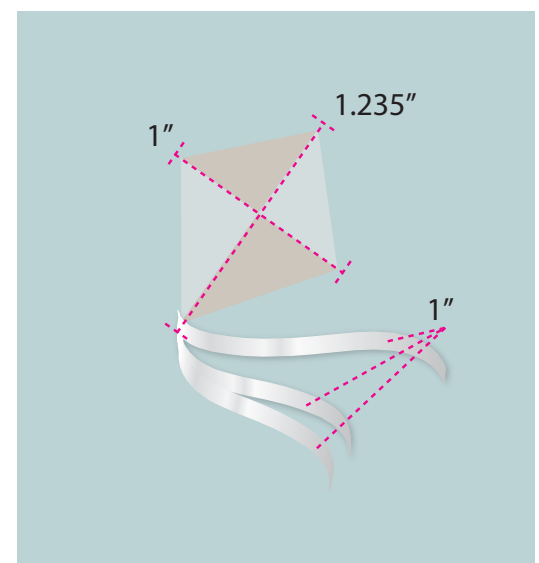

Applique

EMBROIDERY COLOUR:

EGRET
11-0103 TCX

APPLIQUE COLOURS:

SPA BLUE
12-4305 TCX

MOONBEAM
13-0000 TCX

EGRET
11-0103 TCX

PRINT COLOUR:

PALE DOGWOOD
13-1404 TCX

EGRET
11-0103 TCX

DOVE
15-0000 TCX

BRUSHED NICKEL
18-5102TCX